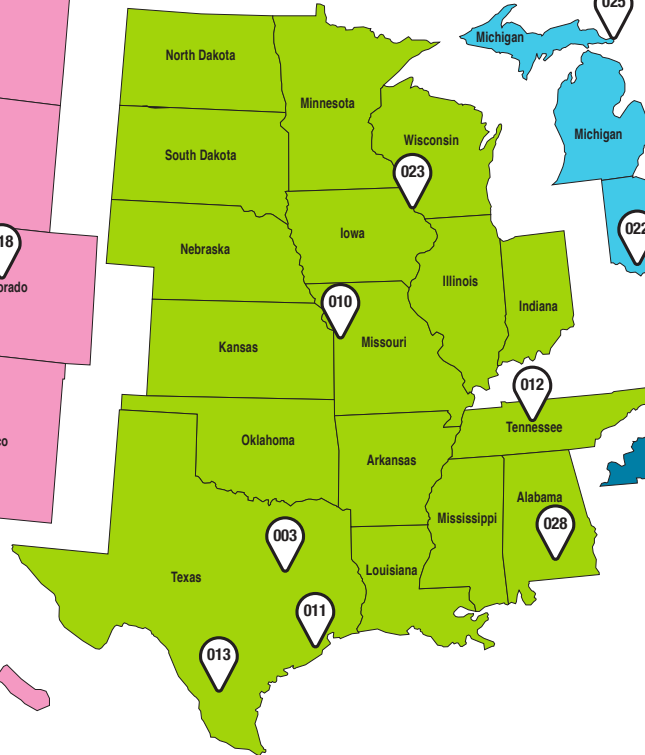

ANIA Chapter Map

West Region

Includes AK, HI

Central Region

Includes International members

Northeast Region

Southeast Region

003 Dallas/Fort Worth

004 Georgia

005 Western Pennsylvania

006 South Carolina

007 San Diego Region

008 SoCal

009 Bay Area

010 Heart of America

011 Houston

012 Tennessee

013 South Texas

014 DelMarVa (Northeast Region)

015 Greater Delaware Valley

017 Central Carolina

018 Colorado

019 New York Tri-State

020 Arizona

021 Central Maryland

022 Ohio

023 Midwest Region

024 South Florida

025 Great Lakes (Michigan & Ontario, Canada)

027 Central Florida

028 Alabama